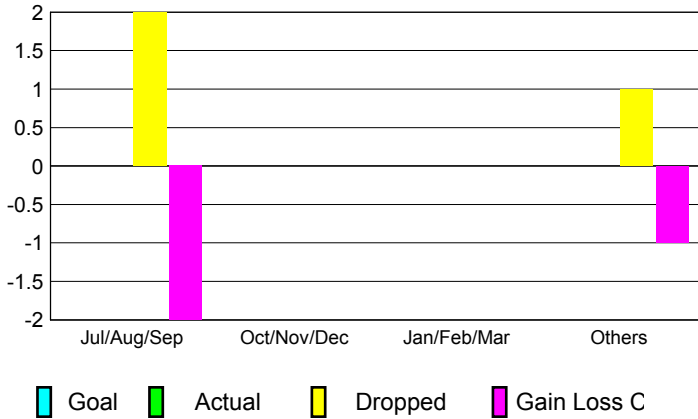

GMT: **Kenneth Schwols**

Location: **KANSAS**

GMT CA: **1**

**CLUBS**

Month	New Club Goal	Actual New Clubs	Actual Dropped Clubs	Gain/Loss of Clubs
<b>2012-2013</b>				
Jul/Aug/Sep		0	2	-2
Oct/Nov/Dec		0	0	0
Jan/Feb/Mar		0	0	0
Apr/May/June		0	1	-1
<b>Totals</b>		<b>0</b>	<b>3</b>	<b>-3</b>

**Club Results 2012-2013**  
Goal, New, Dropped, Gain/Loss

**YTD Status Quo Clubs 2012-2013**

Status Quo Clubs Compared to Status Quo Members

**Club Gain/Loss 2012-2013**

**MEMBERSHIP**

Month	Net Memb Goal	Actual New Memb	Actual Dropped Memb	Gain/Loss of Memb
<b>2012-2013</b>				
Jul/Aug/Sep		17	54	-37
Oct/Nov/Dec		17	26	-9
Jan/Feb/Mar		25	27	-2
Apr/May/June		14	63	-49
<b>Totals</b>		<b>73</b>	<b>170</b>	<b>-97</b>