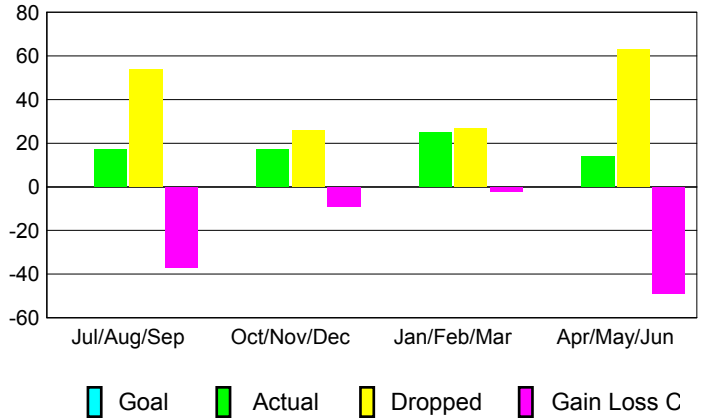

GMT: **Kenneth Schwols**

Location: **KANSAS**

GMT CA: **1**

**CLUBS**

Month	New Club Goal	Actual New Clubs	Actual Dropped Clubs	Gain/Loss of Clubs
<b>2012-2013</b>				
Jul/Aug/Sep		0	2	-2
Oct/Nov/Dec		0	0	0
Jan/Feb/Mar		0	0	0
Apr/May/June		0	1	-1
<b>Totals</b>		<b>0</b>	<b>3</b>	<b>-3</b>

**Club Results 2012-2013**  
Goal, New, Dropped, Gain/Loss

**YTD Status Quo Clubs 2012-2013**

Status Quo Clubs Compared to Status Quo Members

**Club Gain/Loss 2012-2013**

**MEMBERSHIP**

Month	Net Memb Goal	Actual New Memb	Actual Dropped Memb	Gain/Loss of Memb
<b>2012-2013</b>				
Jul/Aug/Sep		17	54	-37
Oct/Nov/Dec		17	26	-9
Jan/Feb/Mar		25	27	-2
Apr/May/June		14	63	-49
<b>Totals</b>		<b>73</b>	<b>170</b>	<b>-97</b>

**Membership Results 2012-2013**  
Goal, New, Dropped, Gain/Loss

**Gender Comparison 2012-2013**

**Membership Gain/Loss 2012-2013**